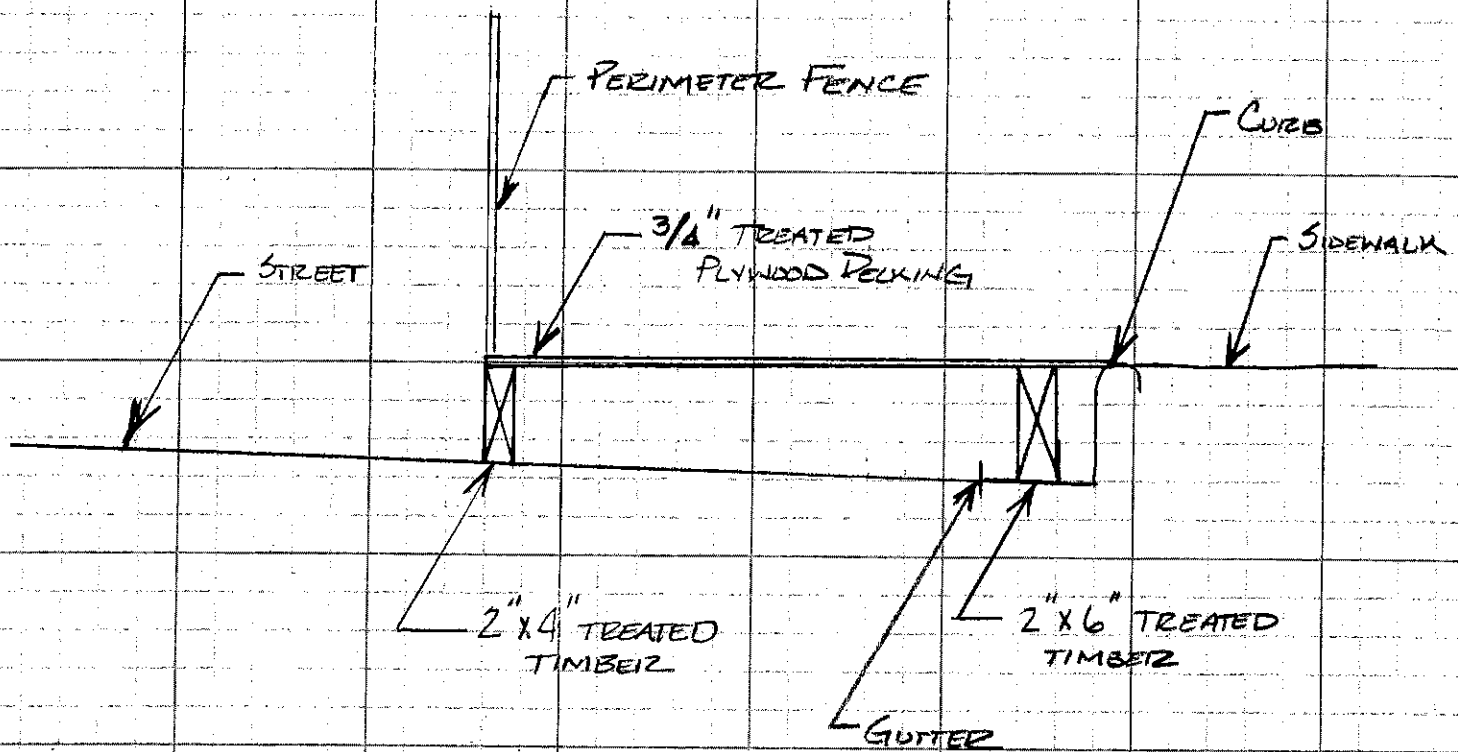

**Parklet at 112 N. Adams**  
 Map printed on 3/2/2021

**1:240**  
 1 inch = 20 feet\*  
 1 inch = 0.00379 miles\*  
 \*original page size: 8.5"x11"  
 Appropriate format depends on zoom level

- Parcel ownership key**
- Parcel Boundary
  - Condominium
  - Gap or Overlap
  - Parcel line
  - Right of Way line
  - Meander line
  - Lines between deeds or lots
  - Historic Parcel Line
  - Vacated Right of Way

✓ "hooks" indicate parcel ownership crosses a line

SC-190-2 Parcel ID Number  
 2880257 Document Number  
 0.814 AC Area of parcel  
 279.8' Line Distance  
 3547 Address

A complete key (legend) is available at:  
<https://tinyurl.com/BrownDogKey>

### PARKLET CROSS-SECTION

- HOLD 2"X6" TREATED TIMBER 2" FROM FACE OF CURB TO ALLOW FOR GUTTER DRAINAGE
- PROVIDE 1" DIAMETER SEMI-CIRCULAR CUTOUTS EVERY 6"-9" ALONG LENGTH OF 2"X6" FOR DRAINAGE

EXAMPLE ONLY

STREET NAME

PERIMETER FENCE

SIDEWALK

TREATED 2" X 6" JOISTS  
SPACED 2' ON-CENTER  
(TYPICAL)

EXAMPLE ONLY

N  
0  
Y

You're shopping  
**Bellevue (e Gr...**   
**OPEN** until 9 pm

Delivering to  
**54311**